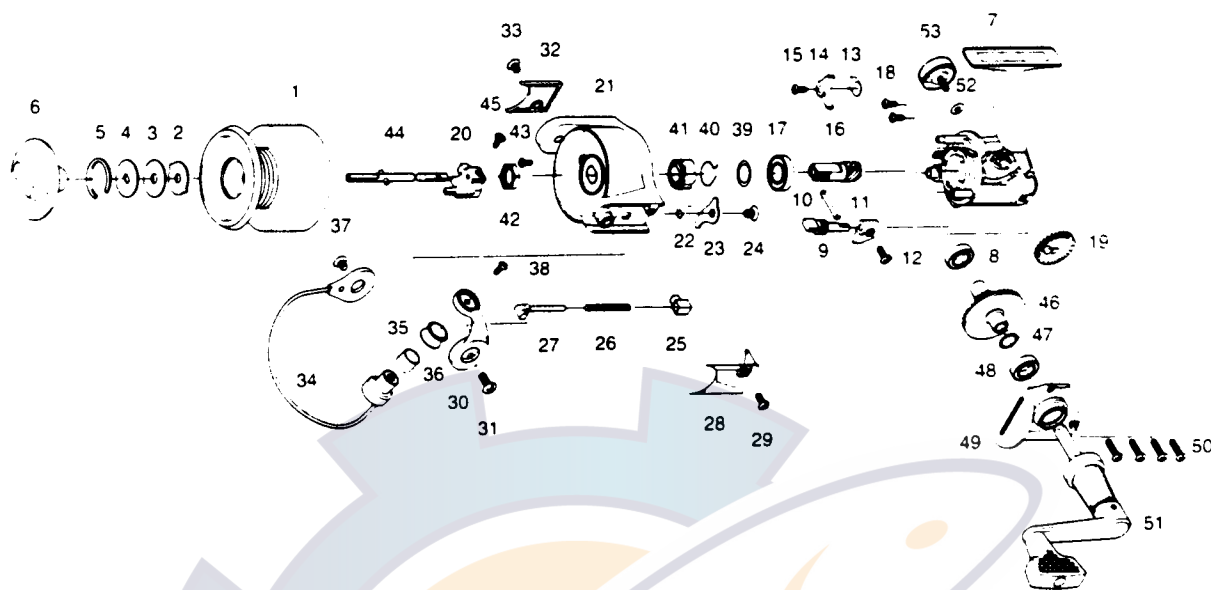

QUANTUM BR1/3-60

KEY NO.	BR160 PART NO.	BR360 PART NO.	DESCRIPTION	PRICE	KEY NO.	BR160 PART NO.	BR360 PART NO.	DESCRIPTION	PRICE
1	BH321-41	BH321-42	SPOOL ASSY.	7.75	28	BH046-41	BH046-41	ARM LEVER COVER	2.60
2	BH081-31	BH081-31	SPOOL WASHER 'A'	.55	29	BH085-11	BH085-11	COVER SCREW	.60
3	BH033-31	BH033-31	SPOOL WASHER 'B'	.60	30	BH007-11	BH007-12	ARM LEVER	3.00
4	BH080-31	BH080-31	SPOOL WASHER 'D'	.90	31	BH044-11	BH044-11	ARM LEVER SCREW	.60
5	BH038-31	BH038-31	DRAG RETAINER	.95	32	BH024-31	BH024-31	BAIL HOLDER COVER	1.65
6	BH332-41	BH332-41	DRAG KNOB ASSY.	3.15	33	BH085-11	BH085-11	COVER SCREW	.60
7	BH001-41	BH001-42	BODY	6.00	34	BH347-42	BH347-42	BAIL ASSY.	6.25
8	BH027-11	BH027-12	BEARING	5.95	35	BH016-11	BH016-11	LINE ROLLER BUSHING	1.00
9	BH090-11	BH090-11	STOPPER CAM	1.50	36	BH004-11	BH004-11	LINE ROLLER	5.30
10	BH089-11	BH089-11	STOPPER CAM SPRING	.90	37	BH044-11	BH044-11	BAIL HOLDER SCREW	.60
11	BH059-11	BH059-11	STOPPER LEVER	1.05	38	BH108-11	BH108-11	BAIL SCREW	.60
12	BH135-11	BH135-11	STOPPER LEVER SCREW	.60	39	BH110-31	BH110-31	BEARING WASHER	.50
13	BH061-11	BH061-11	STOPPER SPRING	1.40	40	BH086-31	BH086-31	SILENT SPRING	1.55
14	BH063-11	BH063-11	STOPPER	1.45	41	BH060-31	BH060-31	RATCHET GEAR	1.70
15	BH077-11	BH077-11	STOPPER SCREW	.60	42	BH006-31	BH006-31	ROTOR NUT	1.15
16	BH011-31	BH011-31	PINION GEAR	3.15	43	BH094-11	BH094-11	ROTOR NUT LOCK SCR	.60
17	BH028-31	BH028-31	BALL BEARING	7.00	44	BH315-41	BH315-41	MAIN SHAFT ASSY.	5.95
18	BH041-11	BH041-11	BEARING SCREW	.60	45	BH100-11	BH100-11	MAIN SHAFT SCREW	.60
19	BH053-31	BH053-31	O/S GEAR	1.55	46	BH012-31	BH012-31	DRIVER GEAR	5.20
20	BH025-31	BH025-31	O/S SLIDER	2.55	47	BH028-11	BH028-11	ADJUST WASHER	.65
21	BH009-41	BH009-42	ROTOR	6.50	48	BH027-11	BH027-12	BEARING	5.95
22	BH049-41	BH049-41	KICK LEVER SPRING	.90	49	BH023-41	BH023-42	BODY COVER	5.00
23	BH019-41	BH019-41	KICK LEVER	1.85	50	BH057-31	BH057-31	BODY COVER SCREW	.60
24	BH136-11	BH136-11	KICK LEVER SCREW	.60	51	BH318-31	BH318-31	HANDLE ASSY.	7.25
25	BH020-11	BH020-11	SPRING HOLDER	.90	52	BH105-11	BH105-11	HANDLE CAP WASHER	.45
26	BH022-41	BH022-41	ARM LEVER SPRING	.60	53	BH073-31	BH073-31	HANDLE SCREW CAP	3.05
27	BH031-31	BH031-31	SPRING SHAFT	.90					